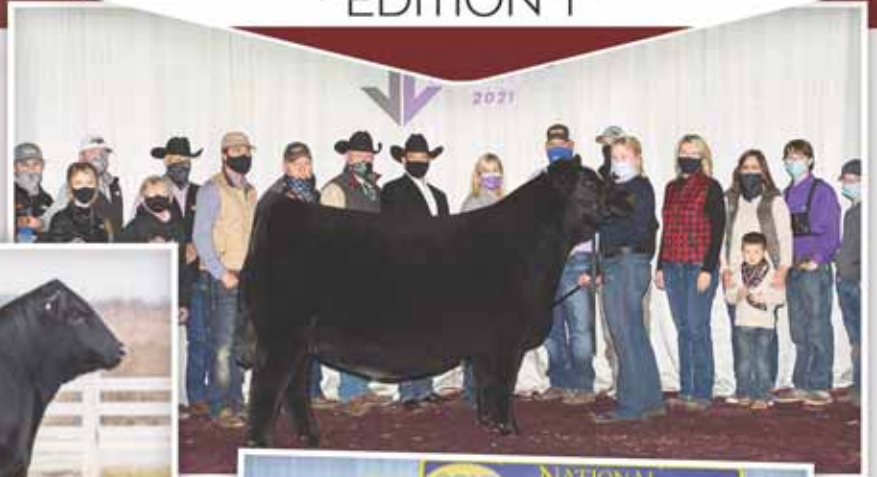

KLS FARMS, INC

A
Lucky Charmed
EVENT

• EDITION 1 •

January 26, 2021

Online at www.Limousin365.com

A Lucky Charmed EVENT

• EDITION 1 •

HSF YOUR FANTASY

Breed Royalty

Selling the influence of Riverstone Charmed!

KLS FARMS, INC.

A LUCKY CHARMED EVENT

EDITION 1 SALE

JANUARY 26, 2021

Bid online at www.Limousin365.com

Opening at 7:00 a.m. C.S.T. and closes at 7:00 p.m. C.S.T.
with a horse-race style close out.