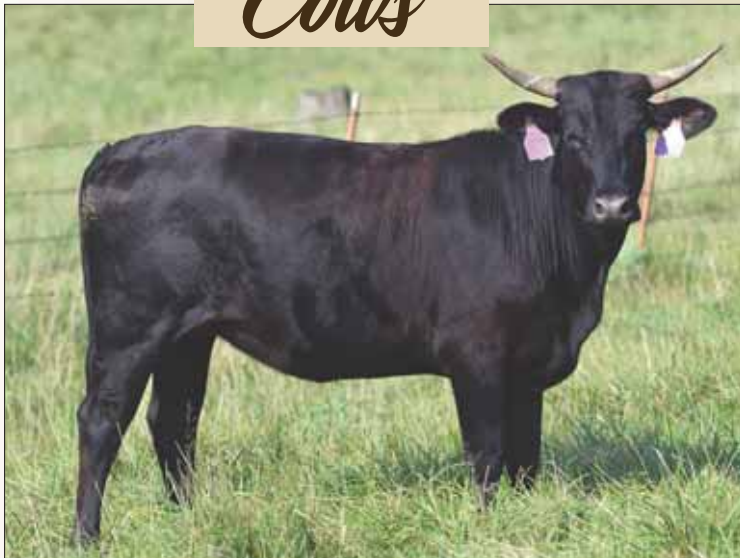

Cows

45

ABBI# 10251351

COW

Sims 107

04.30.2019

OP 24C

PAGE U28

STRAIGHT JACKET

-P- W13

PAGE 255-152

SHORTY

PAGE 45-599

- Built just like you want and she'll be an exciting addition just like you want! She's a stand up heifer, well built, and right attitude and she's got the breeding behind her to boot!
- She's been one I've liked for awhile and I hate to see her go!
- Pasture exposed to Sims 29G and Page 224Z

Semen

46

Percolator

Selling one package of five straws of semen.

COFFEE TIME HOOTER

FLOYD 3 NACCARATO BREEDING
NACCARATO BREEDING

47

Percolator

Selling one package of five straws of semen.

COFFEE TIME HOOTER

FLOYD 3 NACCARATO BREEDING
NACCARATO BREEDING

48

Percolator

Selling one package of five straws of semen.

COFFEE TIME HOOTER

FLOYD 3 NACCARATO BREEDING
NACCARATO BREEDING